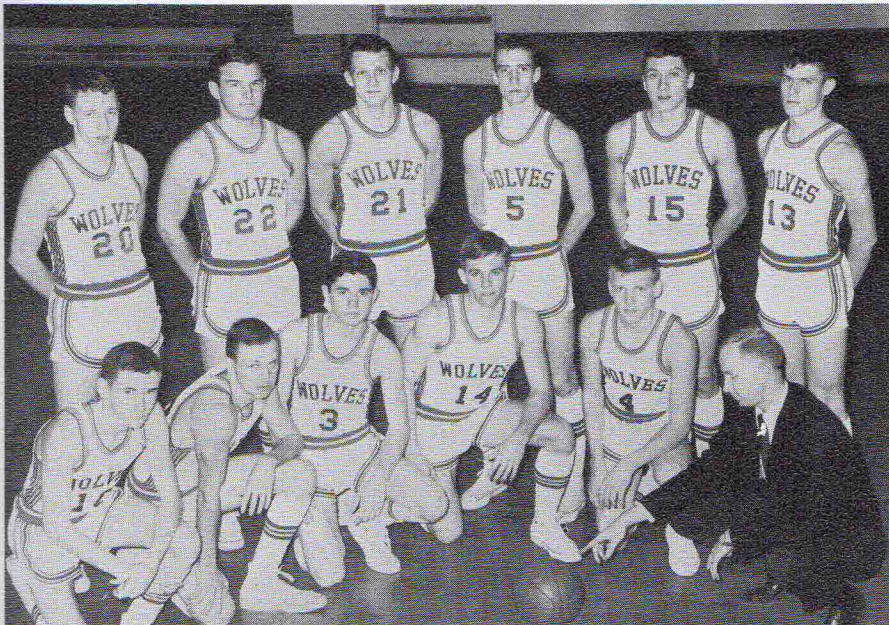

Members of the champion Wolves are: Row One: Larry Schiesser, Chuck Walters, Corky Davis, John Gruel, Wayne Herlitz, Coach Casbon. Row Two: Seth White, Dean Dillabaugh, Larry White, Jim Black, Larry Shurr, Richard Wright.