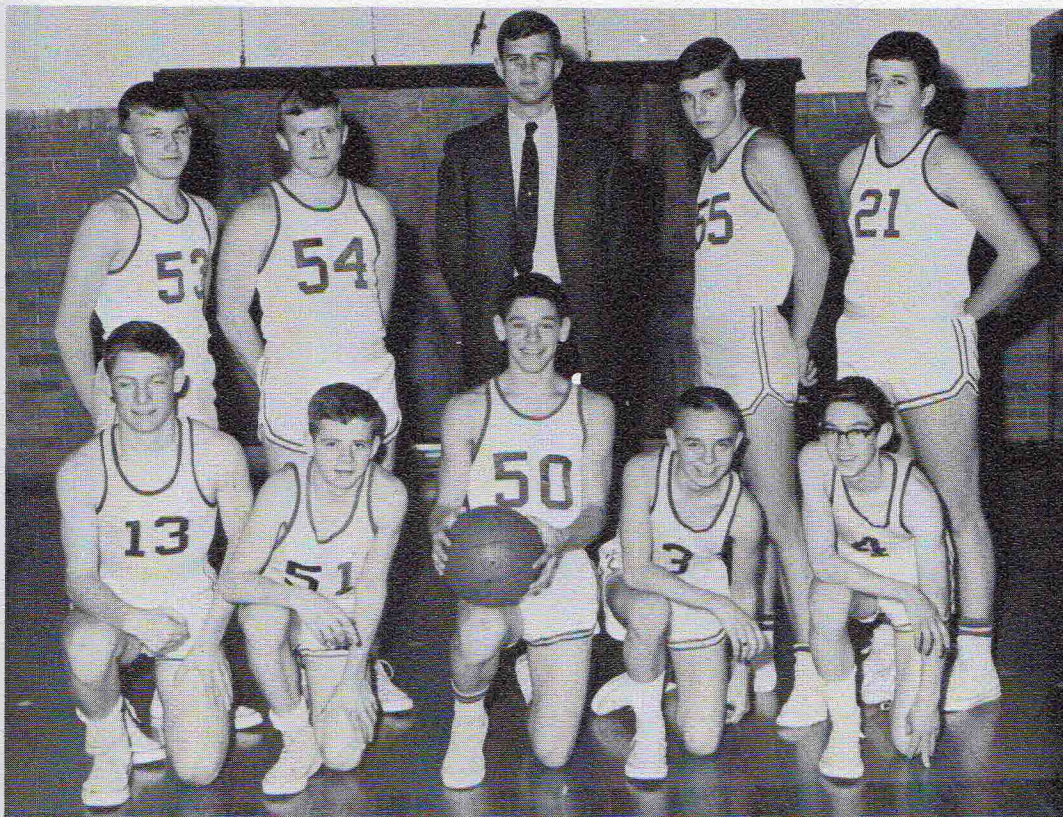

Freshman team has impressive record

Row One: Mark Barnard, Bob Walters, Carl Kubal, Mike Atwood, Terry Wine. Row Two: Dan Pivarnik, Bob Burnett, Coach John Hinkey, Aaron Carlberg, Brian Papak.

BG		OPP
38	Wheeler	25
42	DeMotte	37
35	Hanover Central	37
38	Liberty	16
32	Portage	36
47	Hebron	48
39	Kouts	26
39	Valpo Sophs	32
38	Hanover Central	32
36	Wheatfield	31
47	Liberty	30
51	Valpo Sophs	40

Coach Hinkey took the head of the freshman team as they closed their season with an impressive 9-3 record. The freshman team showed great ability and skill which will be valued in future teams here at Boone Grove. The hustling crew will compose a good Junior Varsity team next year.