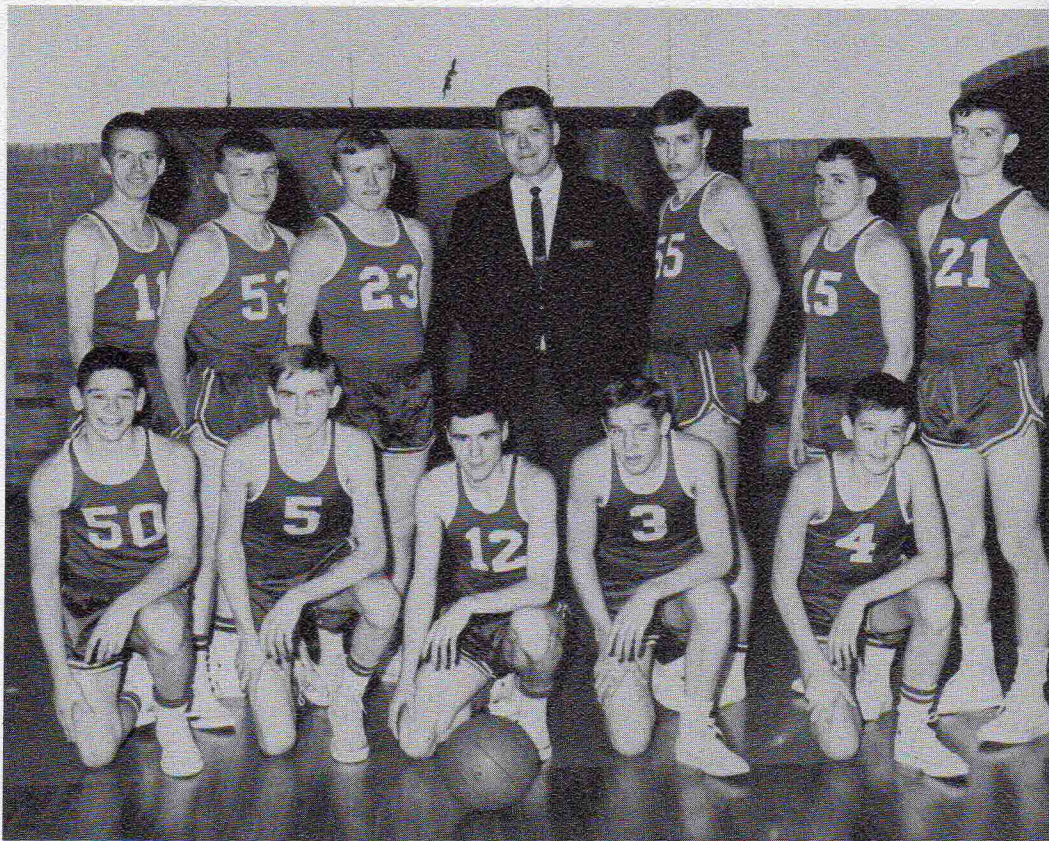

Junior Varsity has 13-3 season

Row One: Carl Kubal, Alan Schiesser, Dave Christman, Steve Steuer, Ralph Roeske. Row Two: Norman Dibkey, Dan Pivarnik, Bob Burnett, Coach Tom Risinger, Aaron Carlberg, Don Walters, Richard Wright.

Our Junior Varsity basketball team was more successful than any other team, ending with an excellent record of 13-3. Coach Risinger brought the team together and working as a team, they had balanced scoring throughout the season.

They dropped the J.V. Tourney by only one point, but they fought back to receive an excellent season record. This team should give B.G. something to look forward to in future years.

BG		OPP
65	St. Mary's	61
64	Washington	28
39	Wheeler	35
49	Wanatah	44
58	South Central	54
44	River Forest	39
51	Liberty	47
51	Wheatfield	36
44	LaCrosse	48
47	Kouts	35
51	Morgan	50
62	Hebron	56
57	DeMotte	51
43	Hanover Central	41
	J.V. TOURNEY	
61	Kouts	43
51	Hebron	52