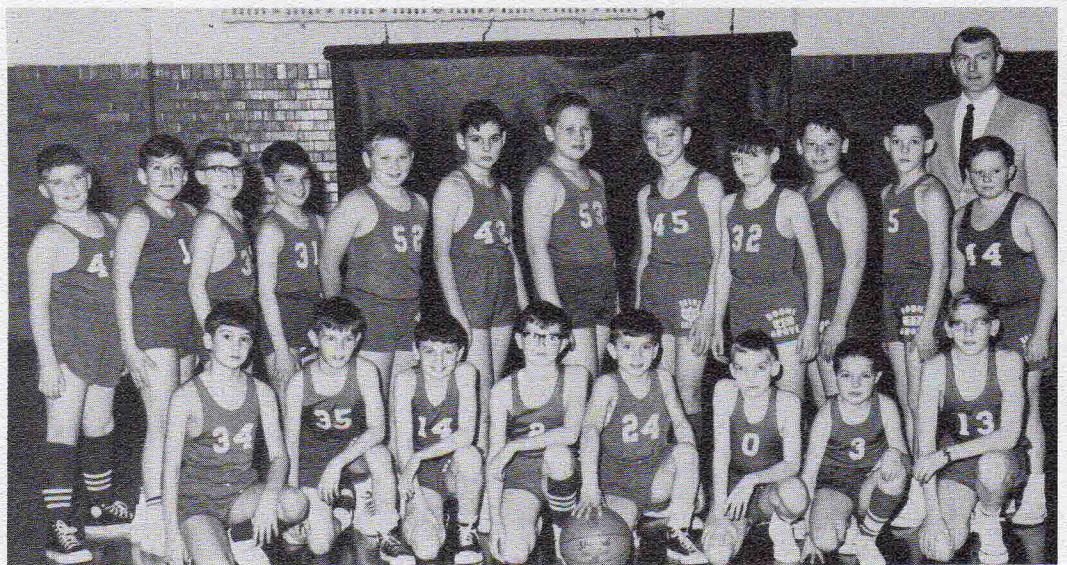

Elementary teams gain experience

Although the fifth and sixth grade teams had a losing season they made a good showing at the first elementary County Tourney. The boys on the teams gain valuable experience for their oncoming years in junior high and high school basketball.

Row One: Bobbie Greiner, Terry Pullins, Mike Jabo, Dick Schroeder, Don Tyler, Tim Knoblock, Danny Wenger. Row Two: Greg Skaltsas, Greg Hager, Rich Schiesser, Jim Denny, Jack Biggs, Don Kulis, Dave Roeske, Coach Landgrebe,